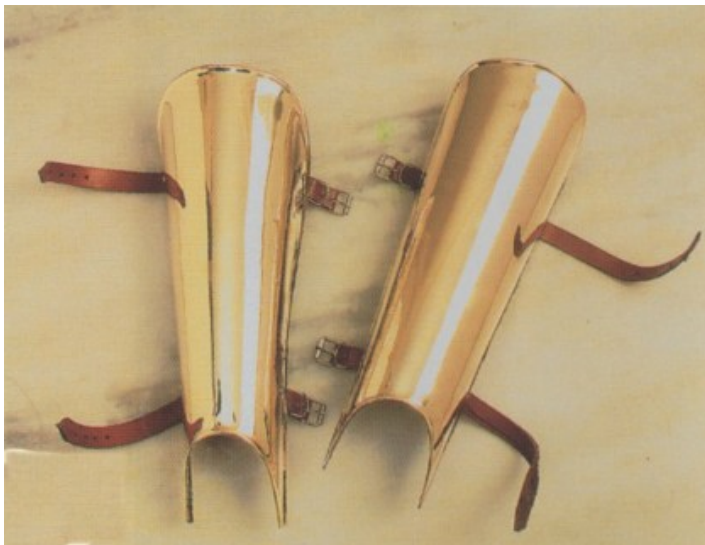

## Roman Greaves

Shin guards to protect the legs

| REF: **I6014/B.09**

[View Product Online](#)

---

**Medieval Armour**

© Since 1999 Avalon / Libreria Editoriale Sibilla

P.IVA IT01503840991 - CCIAA 414855  
Via Sant Ugo, 6 R - 16135 Genova- Italy  
Aut. Internet Marketing Lic.:Cat. 14/E - nr. 2/2005