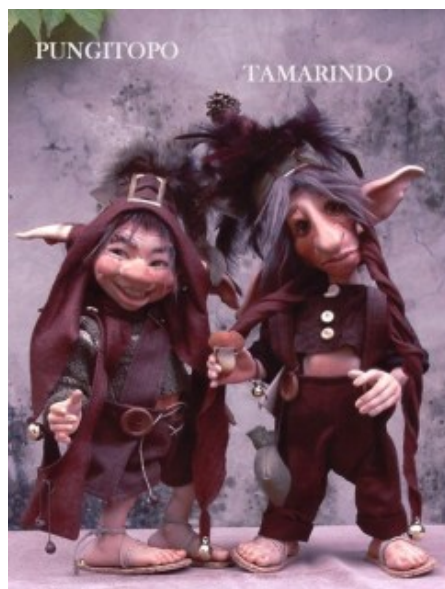

Medieval Armour by Avalon Shop

Pungitopo and Tamarind Porcelain Gnome Doll

Pungitopo: 12.6 in (32 cm) - Tamarindo: 14.2 in (36 cm). Gnome Elf Sculpture, handcrafted porcelain doll bisque, Montedragone Collection,