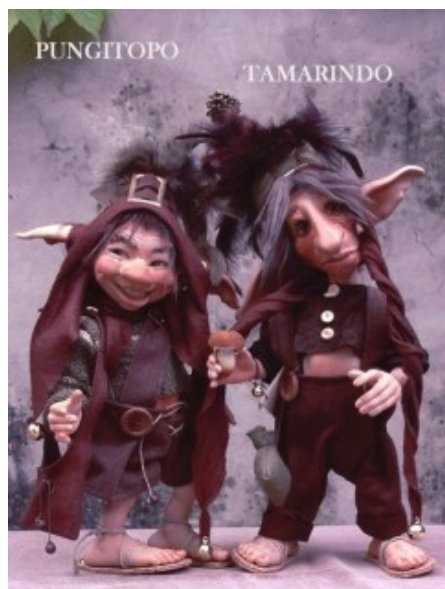

### Pungitopo and Tamarind Porcelain Gnome Doll

Pungitopo: 12.6 in (32 cm) - Tamarindo: 14.2 in (36 cm). Gnome Elf Sculpture, handcrafted porcelain doll bisque, Montedragone Collection,

| REF: [tamarindo](#)