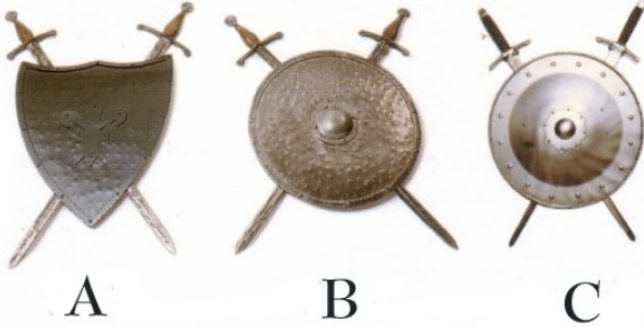

Medieval Armour

by Avalon Shop

Medieval shield complete with two swords

Medieval shield complete with two swords held by support, in use in medieval shields.

| REF: **18/S.01**

[View Product Online](#)

Medieval Armour