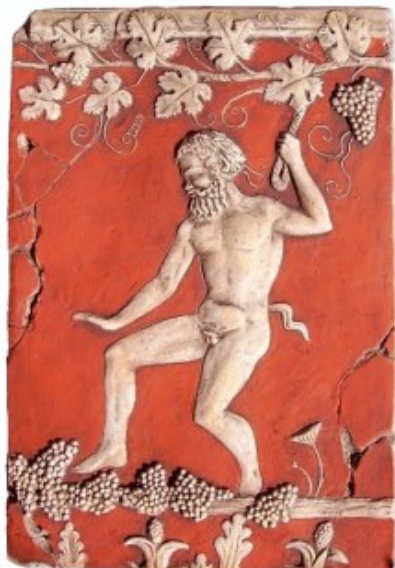

## Medieval Armour by Avalon Shop

---

### Marsyas, Bas-relief

Bas-relief depicting Marsyas, terracotta sculpture, 1th century B.C. Magna Grecia. Reproduction of object of Greek art.

| REF: **Marsia,**

---

[View Product Online](#)

**Medieval Armour**