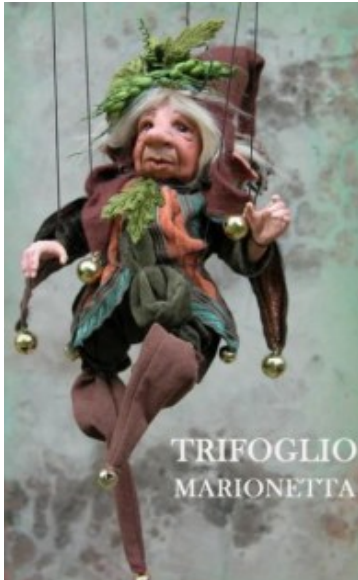

Medieval Armour by Avalon Shop

Clover puppet

Character of bisque porcelain, height 22cm.

| REF: **Trifoglio**

[View Product Online](#)

Medieval Armour

© Since 1999 Avalon / Libreria Editoriale Sibilla

P.IVA IT01503840991 - CCIAA 414855
Via Sant Ugo, 6 R - 16135 Genova- Italy
Aut. Internet Marketing Lic.:Cat. 14/E - nr. 2/2005