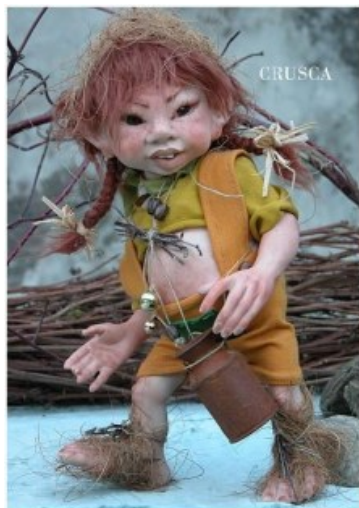

Medieval Armour by Avalon Shop

Bran, Doll elf

Doll elf: Bran, bisque porcelain personage. Height: 32cm, handmade doll,

| REF: **Crusca**

[View Product Online](#)

Medieval Armour

© Since 1999 Avalon / Libreria Editoriale Sibilla